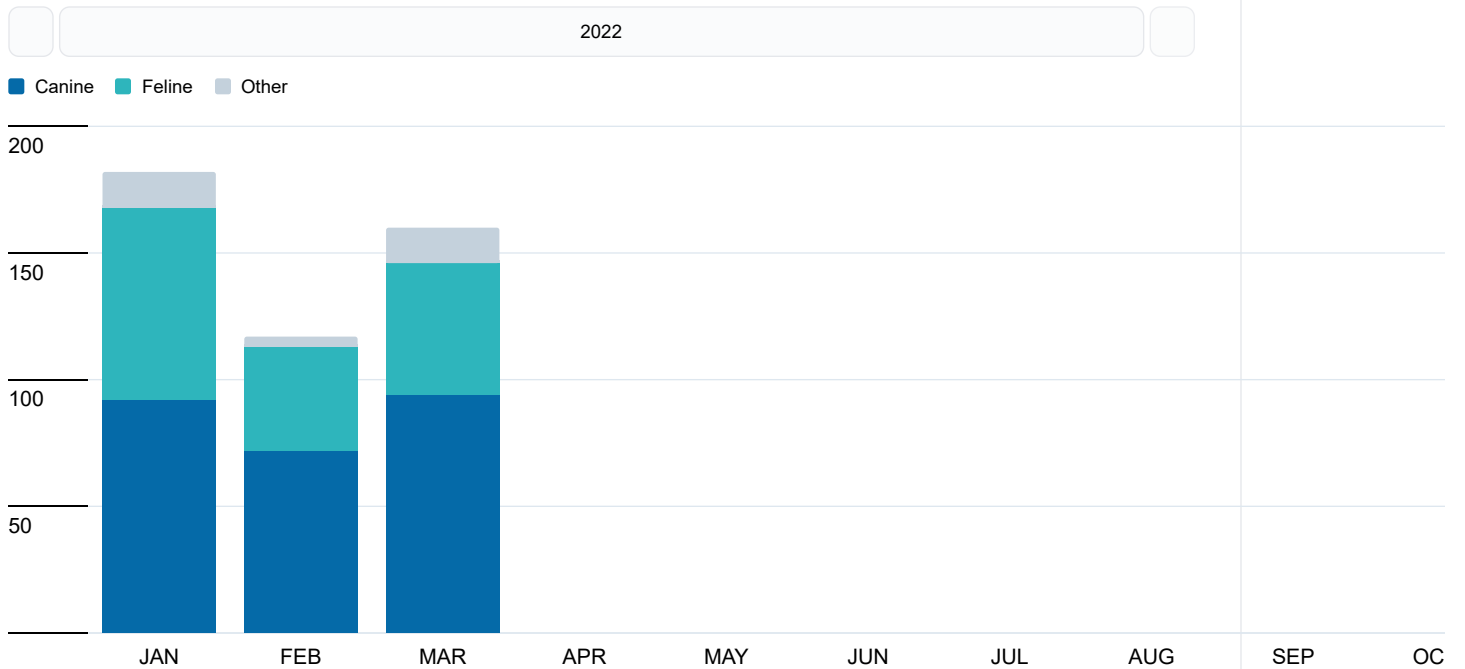

Animal Data Records

Jan View	Feb View	Mar View
Apr View	May View	Jun View
Jul View	Aug View	Sep View
Oct View	Nov View	Dec View

Intake Overview

Intake & Outcomes Overview

	Total Intake	Total Live Outcomes	Other Outcomes
Canines	895	969	30
Felines	912	776	93
Rabbits	0	3	0